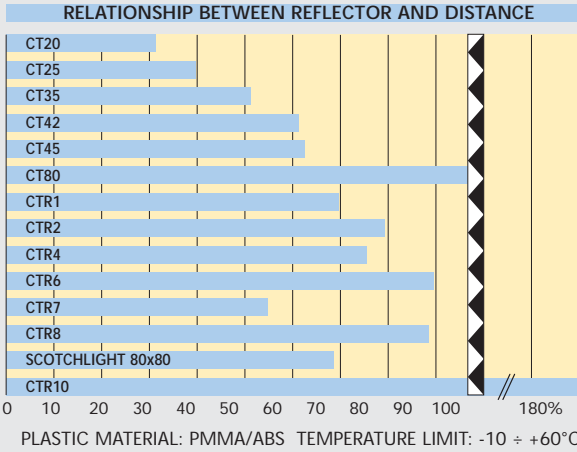

Reflectors Type CT

DIMENSIONS (mm)